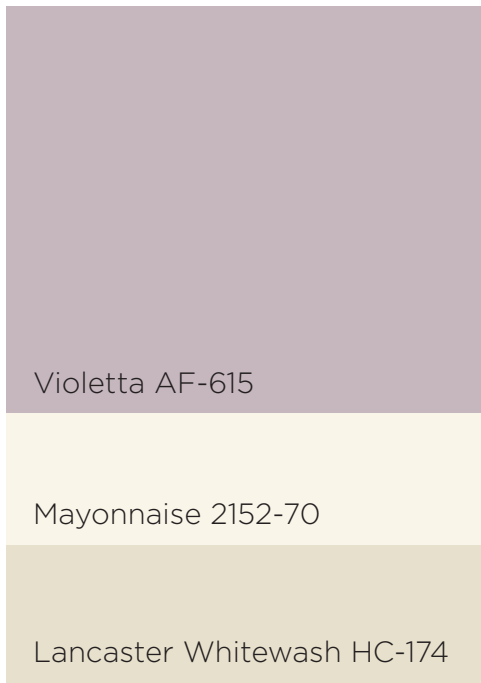

Gettysburg Gray HC-107

Icicle OC-60

Sundance 2022-50

Bunny Gray 2124-50

Cotton Balls OC-122

Weston Flax HC-5

Pale Oak OC-20

Steam AF-15

Coventry Gray HC-169

Cloud Cover OC-25

Chantilly Lace OC-65

Portland Gray 2109-60

Wild Rice 2097-70

Swiss Coffee OC-45

Clay Beige OC-11

Rainforest Dew 2146-50

Mountain Peak White OC-121

Misted Green 2138-50

\*Colour accuracy is only guaranteed when tinted in quality Benjamin Moore® Paints. On-screen and printer colour representations may vary from actual paint colours. Online exclusive tool.

\*Colour accuracy is only guaranteed when tinted in quality Benjamin Moore® Paints. On-screen and printer colour representations may vary from actual paint colours. Online exclusive tool.

WALLS: Downpour Blue 2063-20, REGAL® Select, Pearl  
 CEILING: Downpour Blue 2063-20, REGAL® Select, Semi-Gloss  
 TRIM: Sea Haze 2137-50, ADVANCE®, Semi-Gloss  
 DRESSER: Abyss 2128-20, ADVANCE®, Pearl