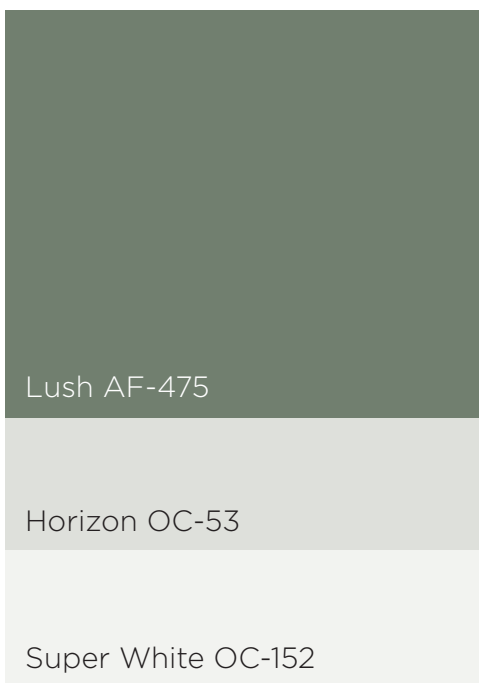

Gettysburg Gray HC-107

Icicle OC-60

Sundance 2022-50

Bunny Gray 2124-50

Cotton Balls OC-122

Weston Flax HC-5

Pale Oak OC-20

Steam AF-15

Mountain Peak White OC-121

Misted Green 2138-50

\*Colour accuracy is only guaranteed when tinted in quality Benjamin Moore® Paints. On-screen and printer colour representations may vary from actual paint colours. Online exclusive tool.

\*Colour accuracy is only guaranteed when tinted in quality Benjamin Moore® Paints. On-screen and printer colour representations may vary from actual paint colours. Online exclusive tool.

WALLS: Downpour Blue 2063-20, REGAL® Select, Pearl  
 CEILING: Downpour Blue 2063-20, REGAL® Select, Semi-Gloss  
 TRIM: Sea Haze 2137-50, ADVANCE®, Semi-Gloss  
 DRESSER: Abyss 2128-20, ADVANCE®, Pearl

Downpour Blue 2063-20

Sea Haze 2137-50

Abyss 2128-20

Lush AF-475

Horizon OC-53

Super White OC-152

Harvest Moon 2167-30

White Diamond OC-61