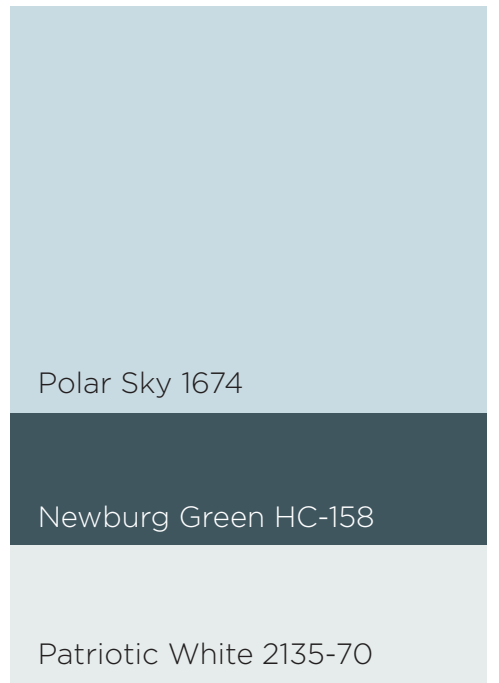

Gettysburg Gray HC-107

Icicle OC-60

Sundance 2022-50

Bunny Gray 2124-50

Cotton Balls OC-122

Weston Flax HC-5

Pale Oak OC-20

Steam AF-15

Coventry Gray HC-169

Cloud Cover OC-25

Chantilly Lace OC-65

Portland Gray 2109-60

Wild Rice 2097-70

Swiss Coffee OC-45

Clay Beige OC-11

Rainforest Dew 2146-50

Mountain Peak White OC-121

Misted Green 2138-50

\*Colour accuracy is only guaranteed when tinted in quality Benjamin Moore® Paints. On-screen and printer colour representations may vary from actual paint colours. Online exclusive tool.